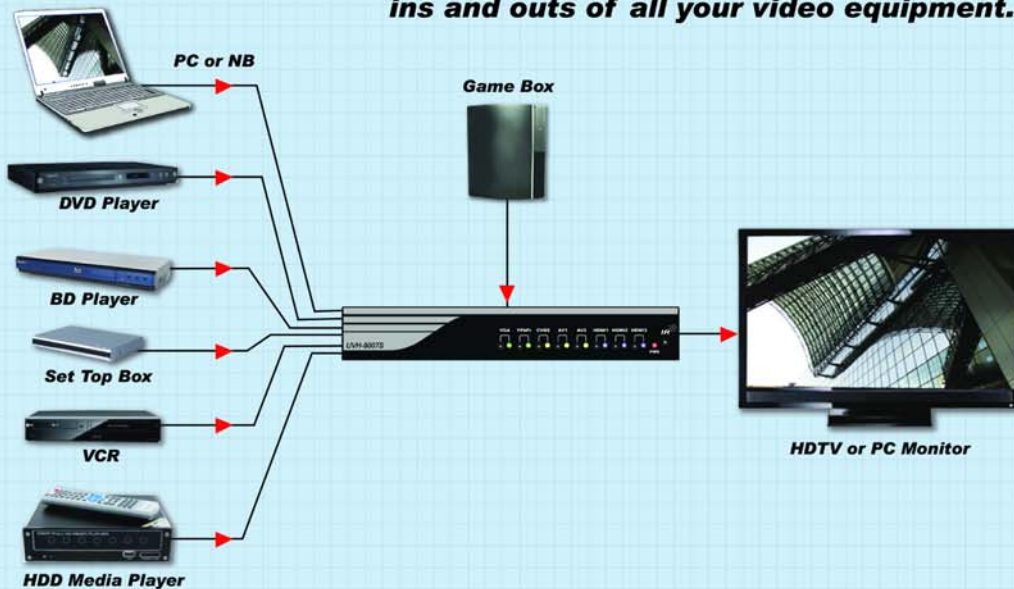

HDTV Video Hub

High end Video Switcher for your HDTV

Introduction

The A+V Link HDTV Video Hub is a high end video switcher/converter that can receive analog or digital video from various video sources (HDMI, DVI, VGA, YPbPr, YCbCr and CVBS); this video is then converted to digital if necessary (i.e. if analog) and delivered to an HDTV through an HDMI interface. Digital or analog audio inputs are also supported through HDMI or RCA interfaces. The HDTV Video Hub offers seamless, hassle-free switching from all of your video devices to your HDTV.

Features

- Multiple video/audio input ports for different video sources
- Compliant with HDMI, HDCP and DVI specifications
- Supports video source selection through push button, IR remote controller or RS-232 for remote control.

More Features

- Supports multiple audio channel sample rates of 48 KHz and sample size of 24 bits

HDTV Video Converter manages the ins and outs of all your video equipment.

HDTV Video Hub

Specifications

Video ports	
HDMI input	3 x HDMI inputs, also supports DVI through HDMI-DVI adaptor
YPbPr/YCbCr input	1 x YPbPr/YCbCr input port
CVBS input	3 x CVBS
VGA input	1 x PC/NB VGA input port
HDMI output	1 x HDMI output
Audio ports	
RCA Audio input	1 x Stereo RCA Audio inputs
Phone Jack Audio input	3 x Stereo phone jack audio input for PC/NB and CVBS
Power supply	Input: 5V DC/2A
Temperature	Operating: 10 to 40° C Storage: -20 to 80° C